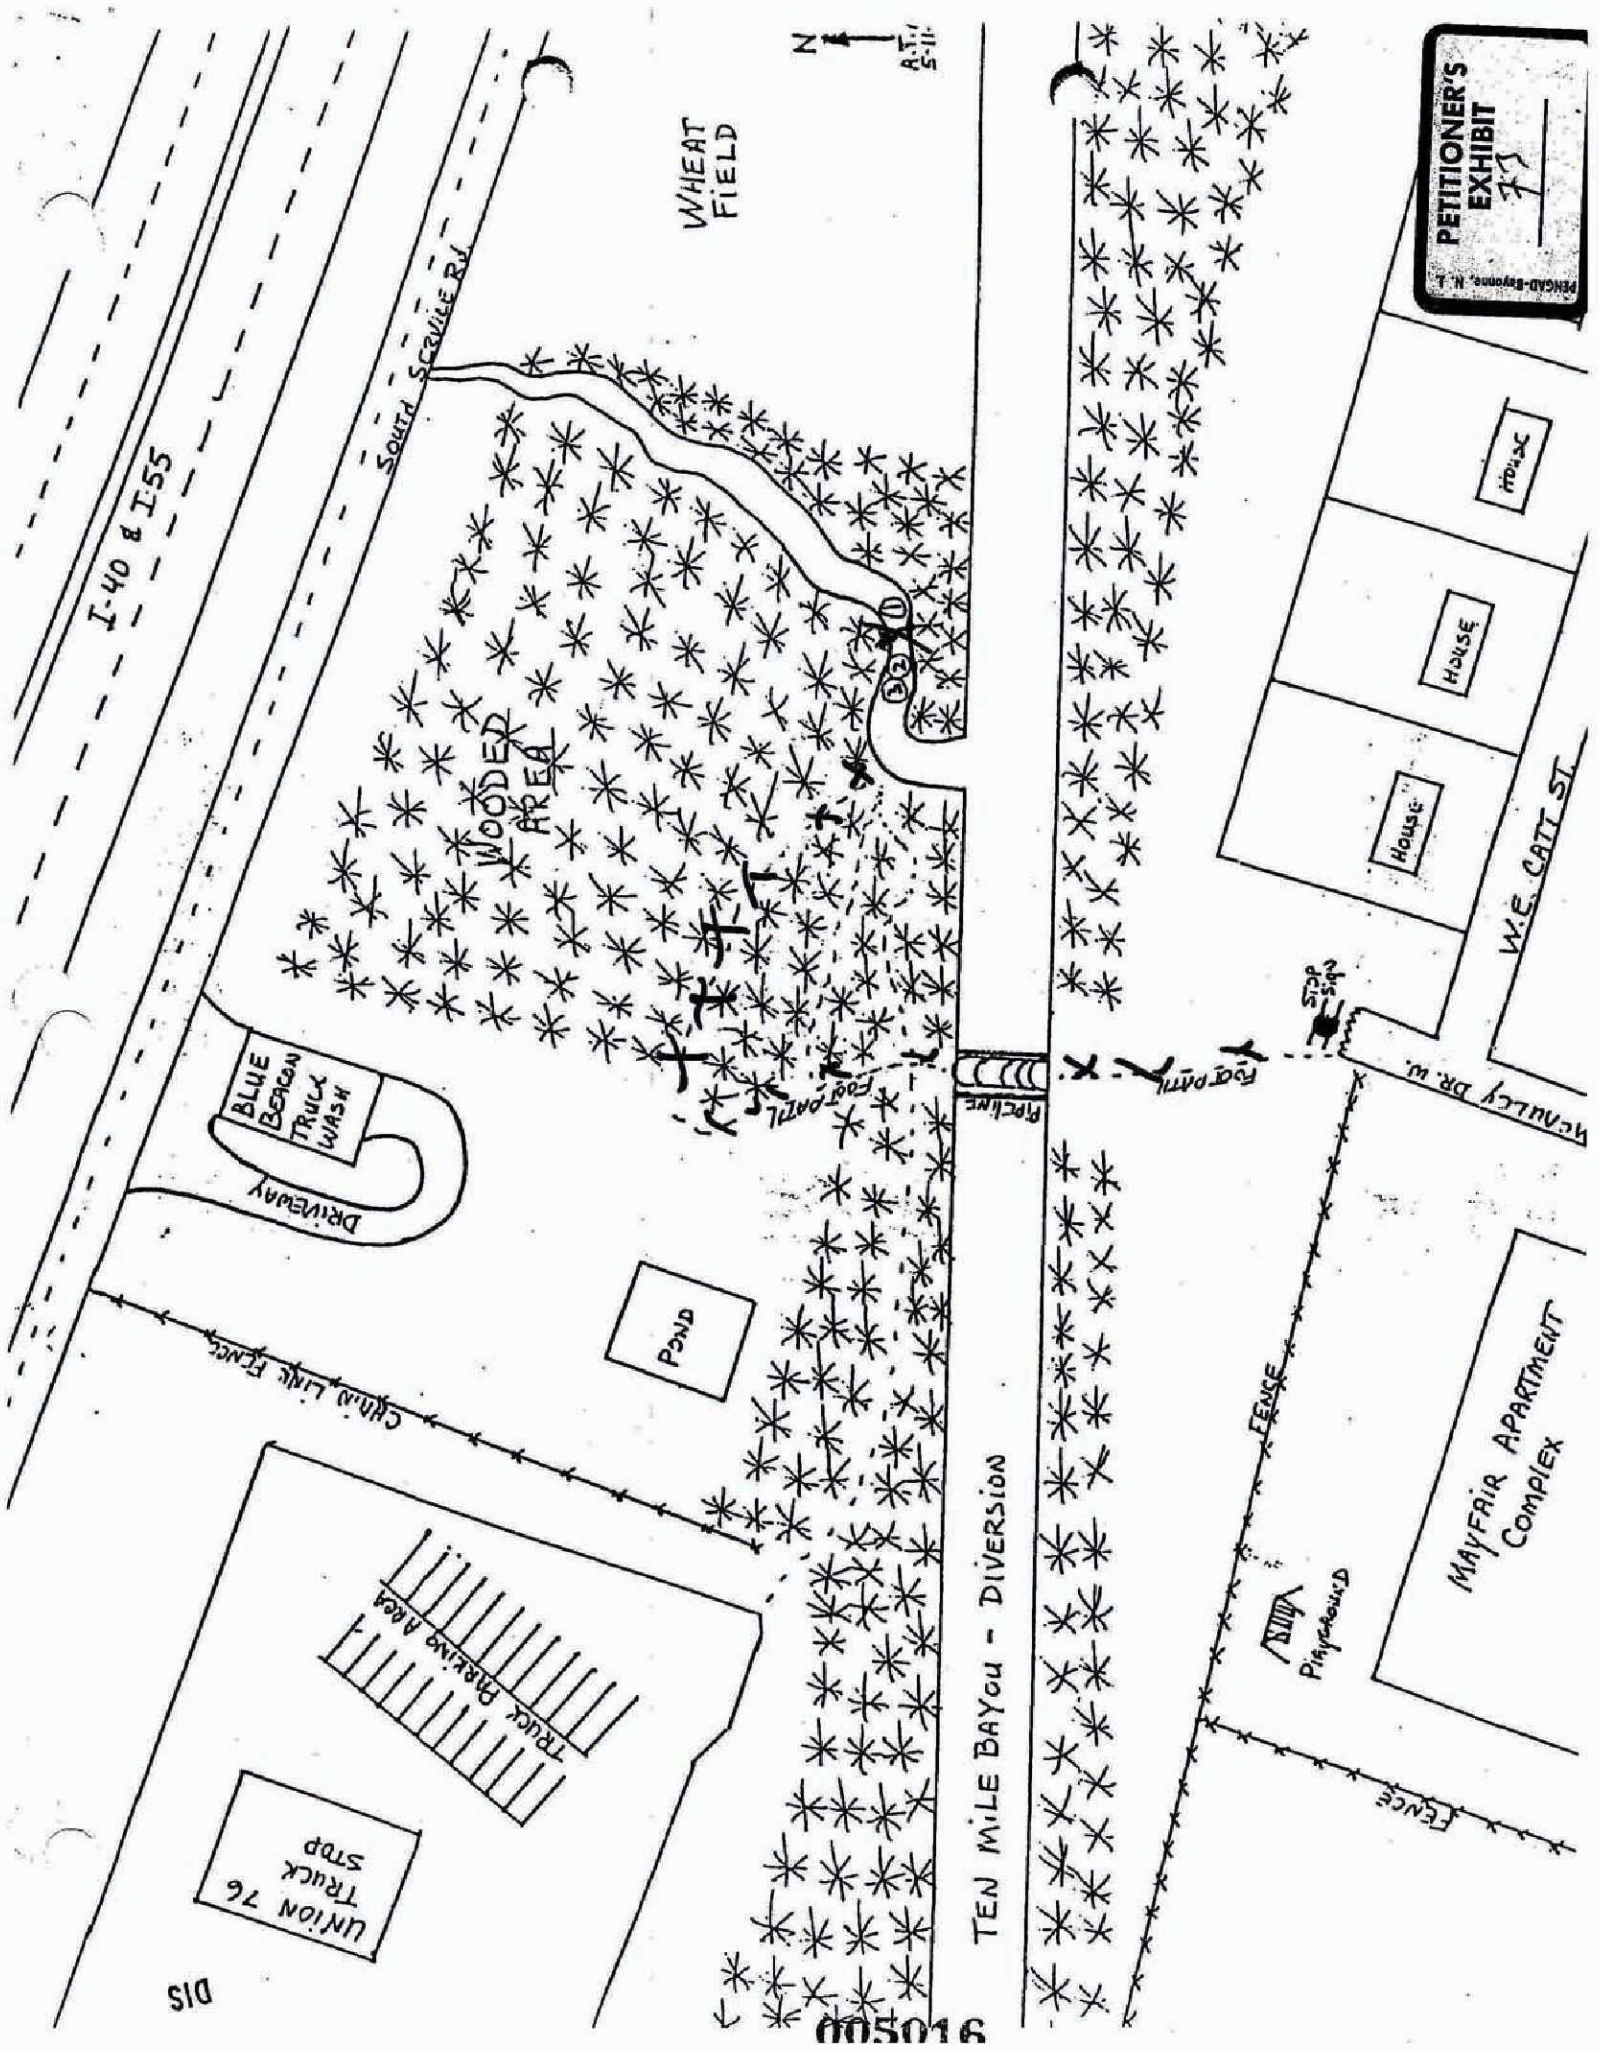

- 1
- 2
- 3
- 4
- 5
- 6
- 7
- 8
- 9
- 10
- 11
- 12
- 13
- 14
- 15
- 16
- 17
- 18
- 19
- 20
- 21
- 22
- 23
- 24
- 25

PETITIONER'S EXHIBIT #73
Scale photo of scene

PETITIONER'S EXHIBIT
73
PENICAB-BYRON, R. A.

MAYFAIR APARTMENT COMPLEX

BLUE BERGEN TRUCK WASH

DRIVEWAY

POND

UNION 76 TRUCK STOP
TRUCK PARKING AREA

TEN MILE BAYOU - DIVERSION

HOUSE
HOUSE
HOUSE

W.E. CATT ST

PLAYGROUND

FENCE

FENCE

STOP SIGN

HEALY DR. W.

ROADWAY

PROLINE

N
AT 5:11

WHEAT FIELD

SOUTH SERVICE RD

WOODED AREA

I-40 & I-55

DIS