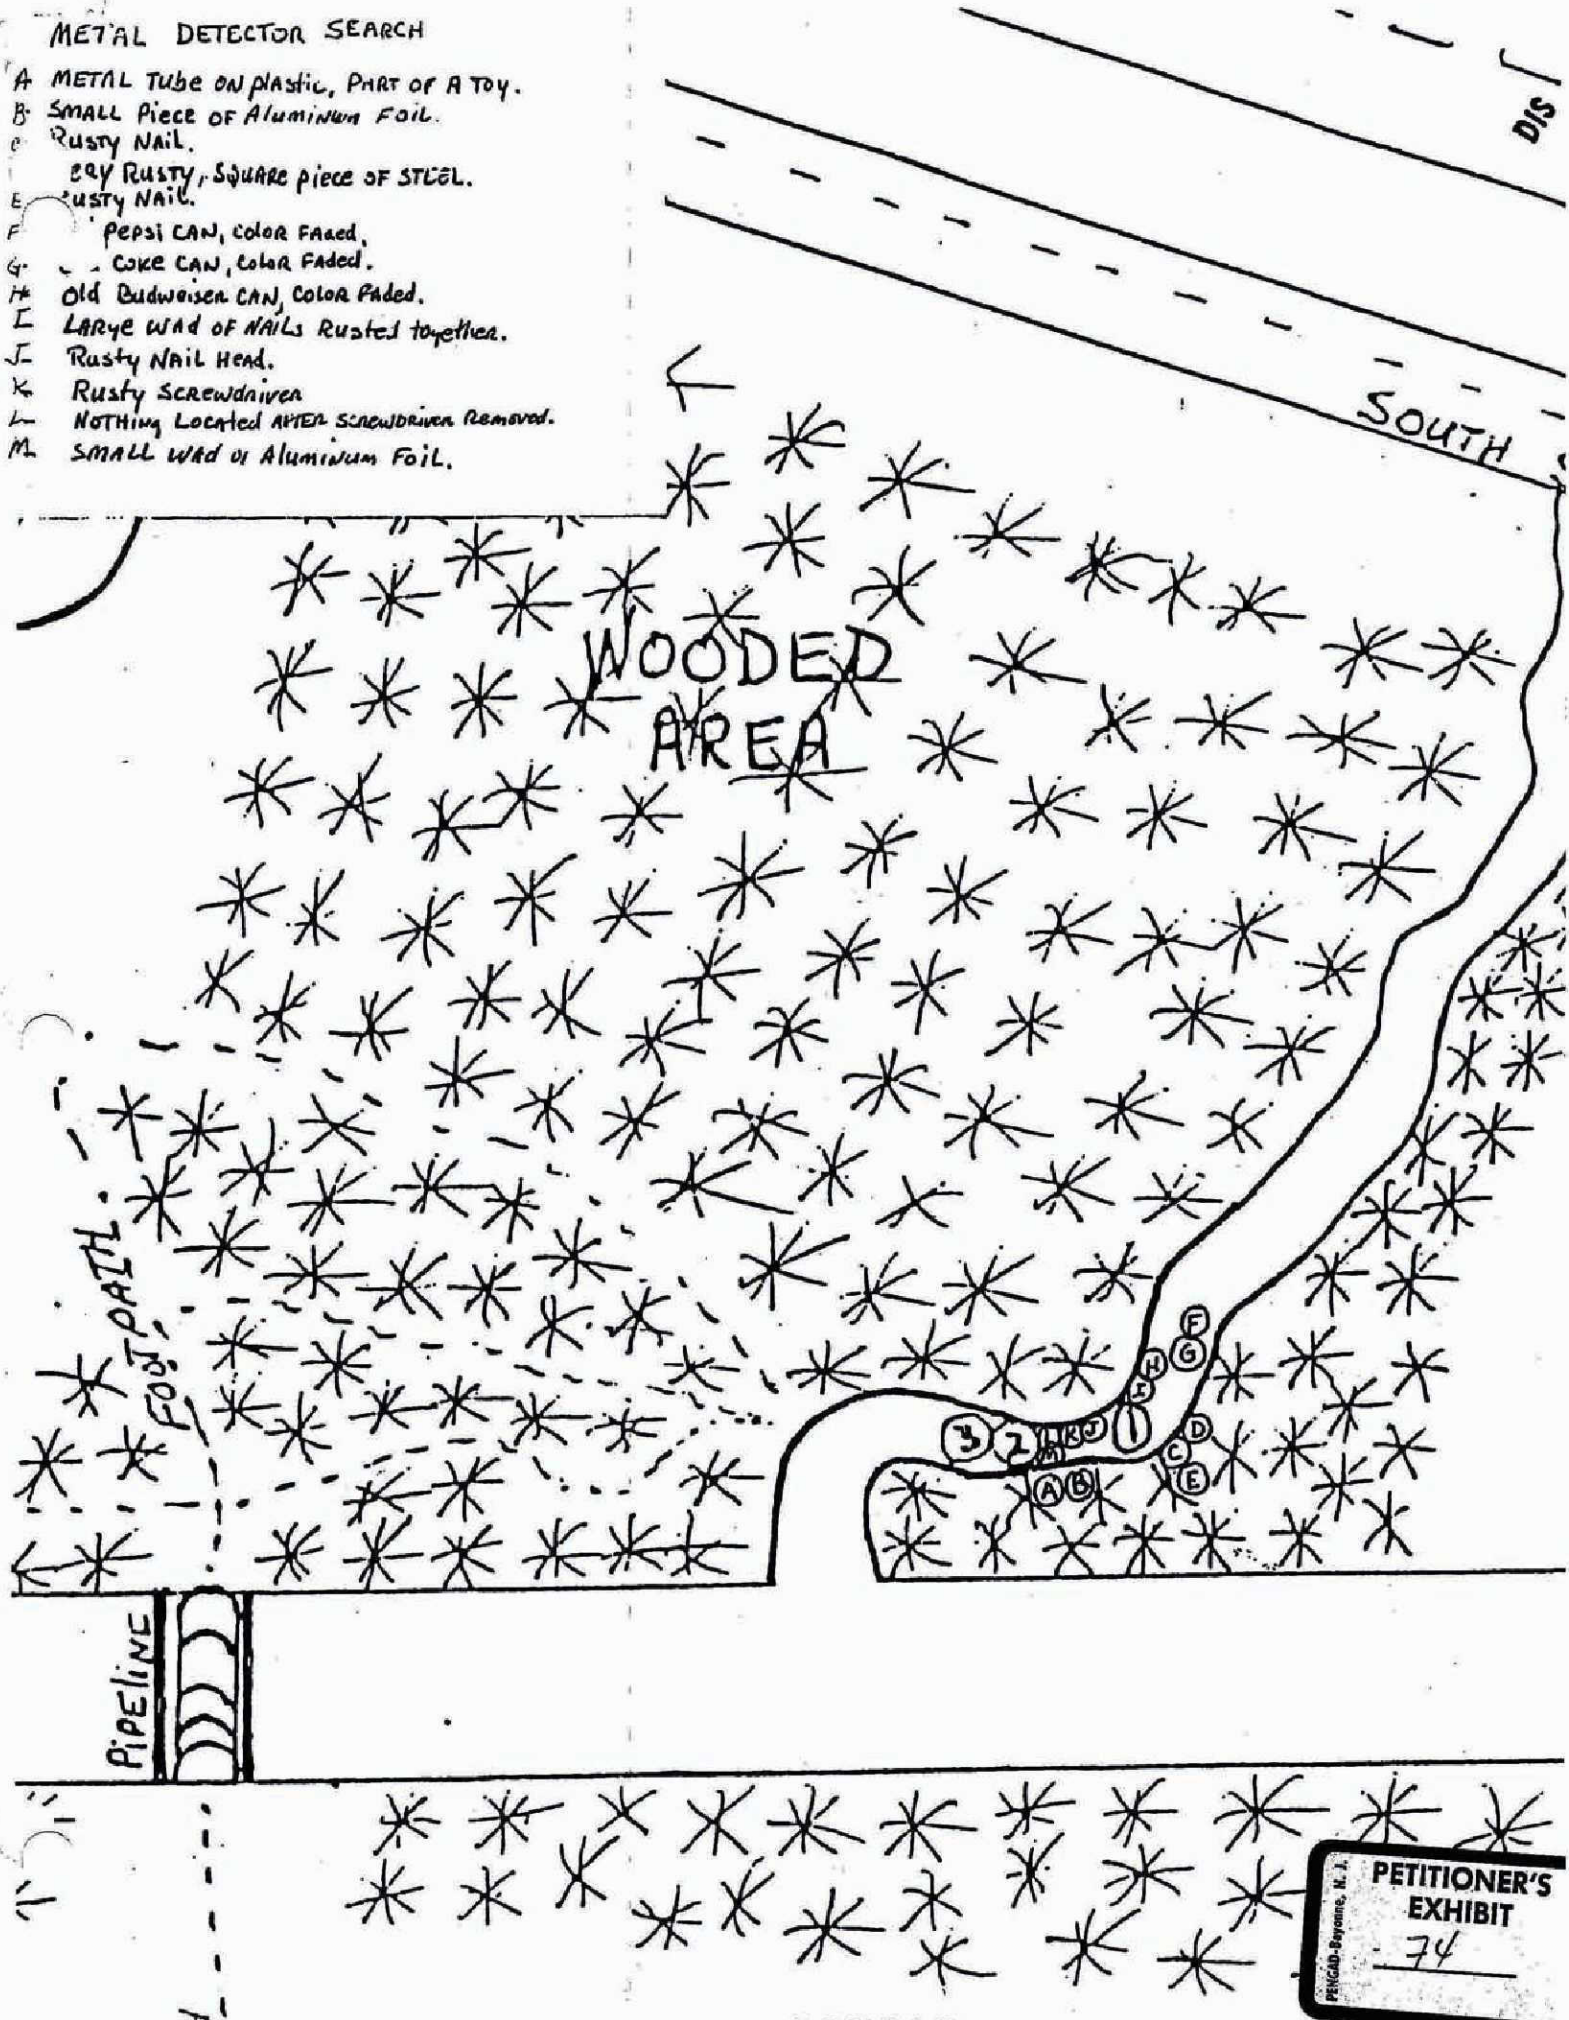

- 1
- 2
- 3
- 4
- 5
- 6
- 7
- 8
- 9
- 10
- 11
- 12
- 13
- 14
- 15
- 16
- 17
- 18
- 19
- 20
- 21
- 22
- 23
- 24
- 25

PETITIONER'S EXHIBIT #74  
Scale photo of scene

METAL DETECTOR SEARCH

- A METAL TUBE ON PLASTIC, PART OF A TOY.
- B SMALL PIECE OF ALUMINUM FOIL.
- C RUSTY NAIL.
- D VERY RUSTY, SQUARE PIECE OF STEEL.
- E RUSTY NAIL.
- F PEPSI CAN, COLOR FADED.
- G COKE CAN, COLOR FADED.
- H OLD BUDWEISER CAN, COLOR FADED.
- I LARGE WAD OF NAILS RUSTED TOGETHER.
- J RUSTY NAIL HEAD.
- K RUSTY SCREWDRIVER
- L NOTHING LOCATED AFTER SCREWDRIVER REMOVED.
- M SMALL WAD OF ALUMINUM FOIL.