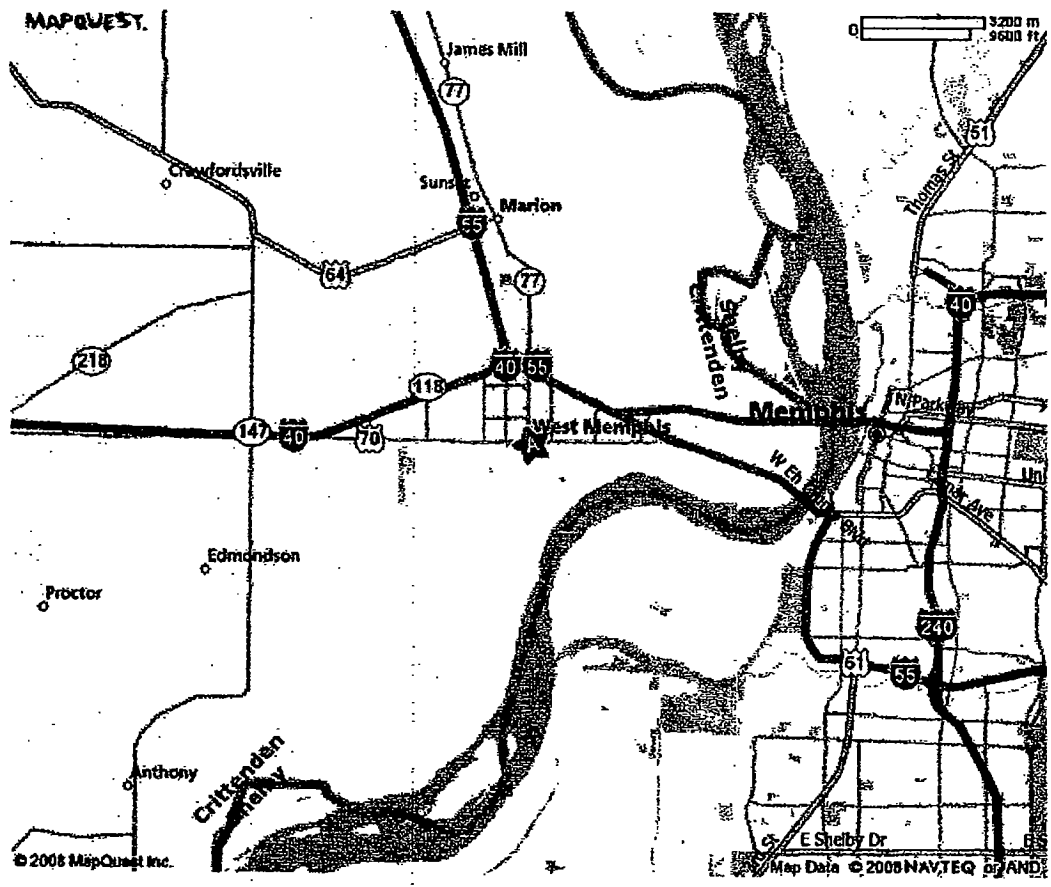

MAPQUEST.

2 FOR \$3.00

One at regular price.
Offer includes
all varieties of
32 oz. Monster®
Energy Drinks.

GET IT HERE ➔

A: West Memphis, AR

Directions and maps are informational only. We make no warranties on the accuracy of their content, road conditions or route usability or expeditiousness. You assume all risk of use. MapQuest and its suppliers shall not be liable to you for any loss or delay resulting from your use of MapQuest. Your use of MapQuest means you agree to our [Terms of Use](#)